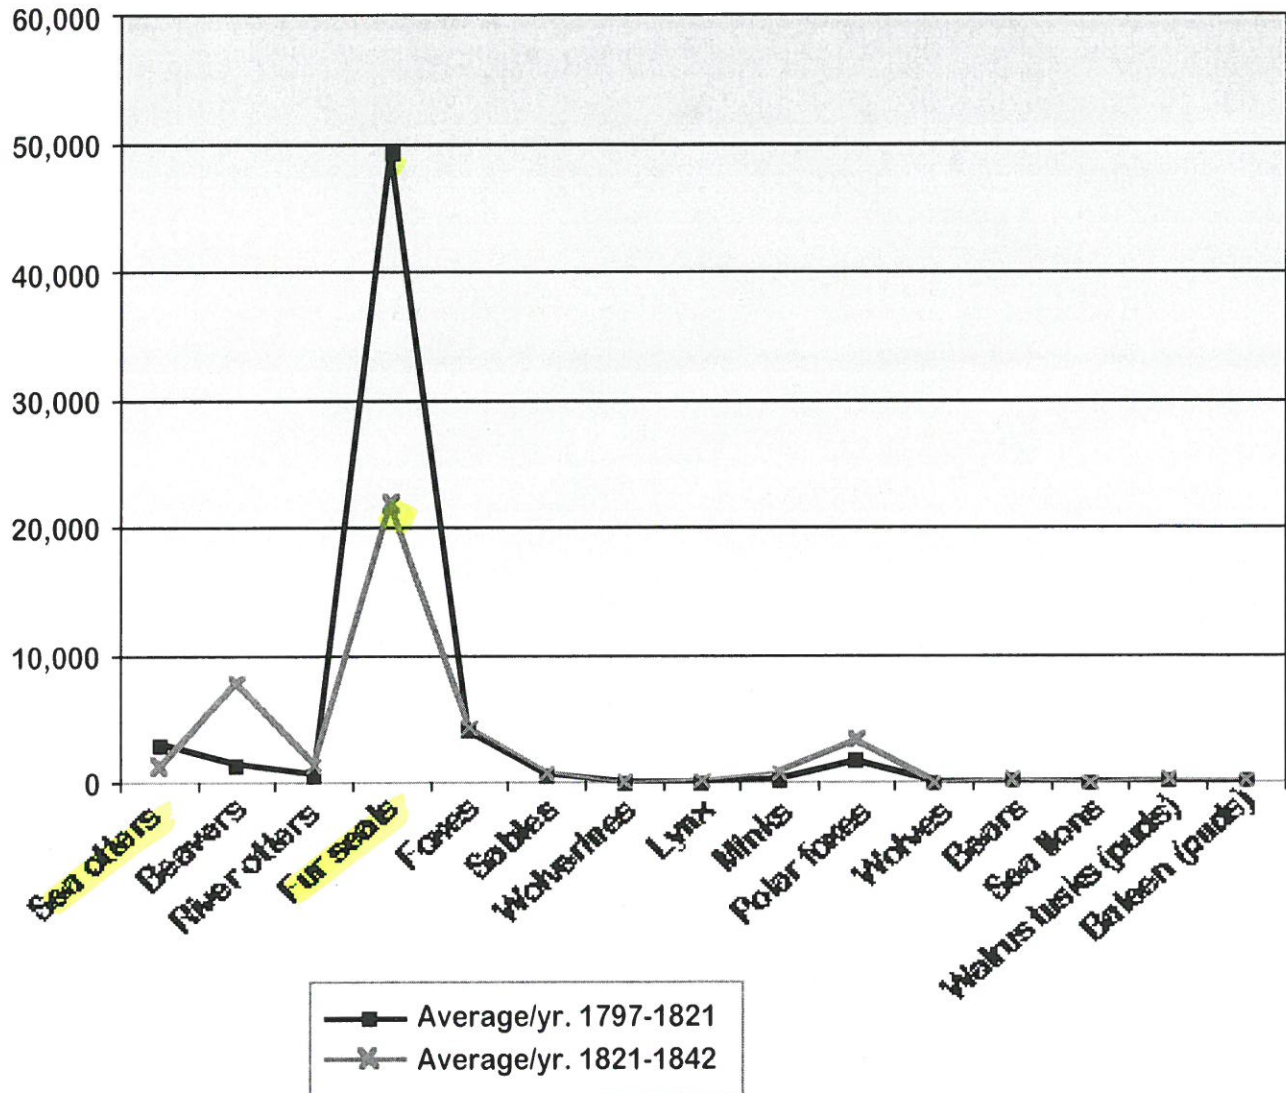

Fur Harvests, Russian-American Company

	1797-1821	Average/yr 1797-1821	1821-1842	Average/yr 1821-1842
Sea otters	72,894	2,916	25,416	1,210
Beavers	34,546	1,382	↑ 162,034	7,716
River otters	14,969	599	29,442	1,402
Fur seals	1,232,374	49,295	458,502	21,833
Foxes	102,134	4,085	90,322	4,301
Sables	17,298	692	15,666	746
Wolverines	1,151	46	1,564	74
Lynx	1,389	56	4,253	203
Minks	4,802	192	15,481	737
Polar foxes	40,596	1,624	69,352	3,302
Wolves	121	5	201	10
Bears	1,602	64	5,355	255
Sea lions	27	1		0
Walrus tusks (puds)	1,616	65	6,501	310
Baleen (puds)	1,173	47	3,455	165

1 pud = 36 pounds

Fur Harvest Averages, Russian-American Company

Native Population of Southwestern Alaska, 1741 to 1834